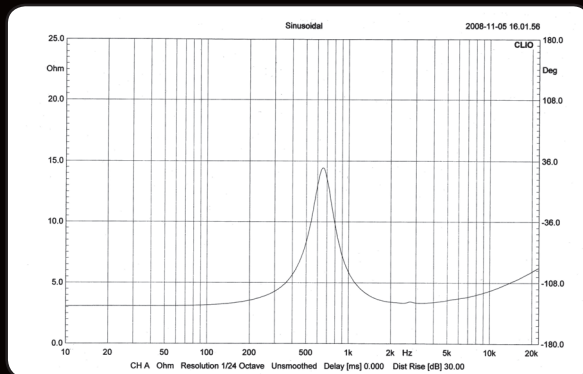

DLS SCANDINAVIA 1 IMPEDANCE CURVE